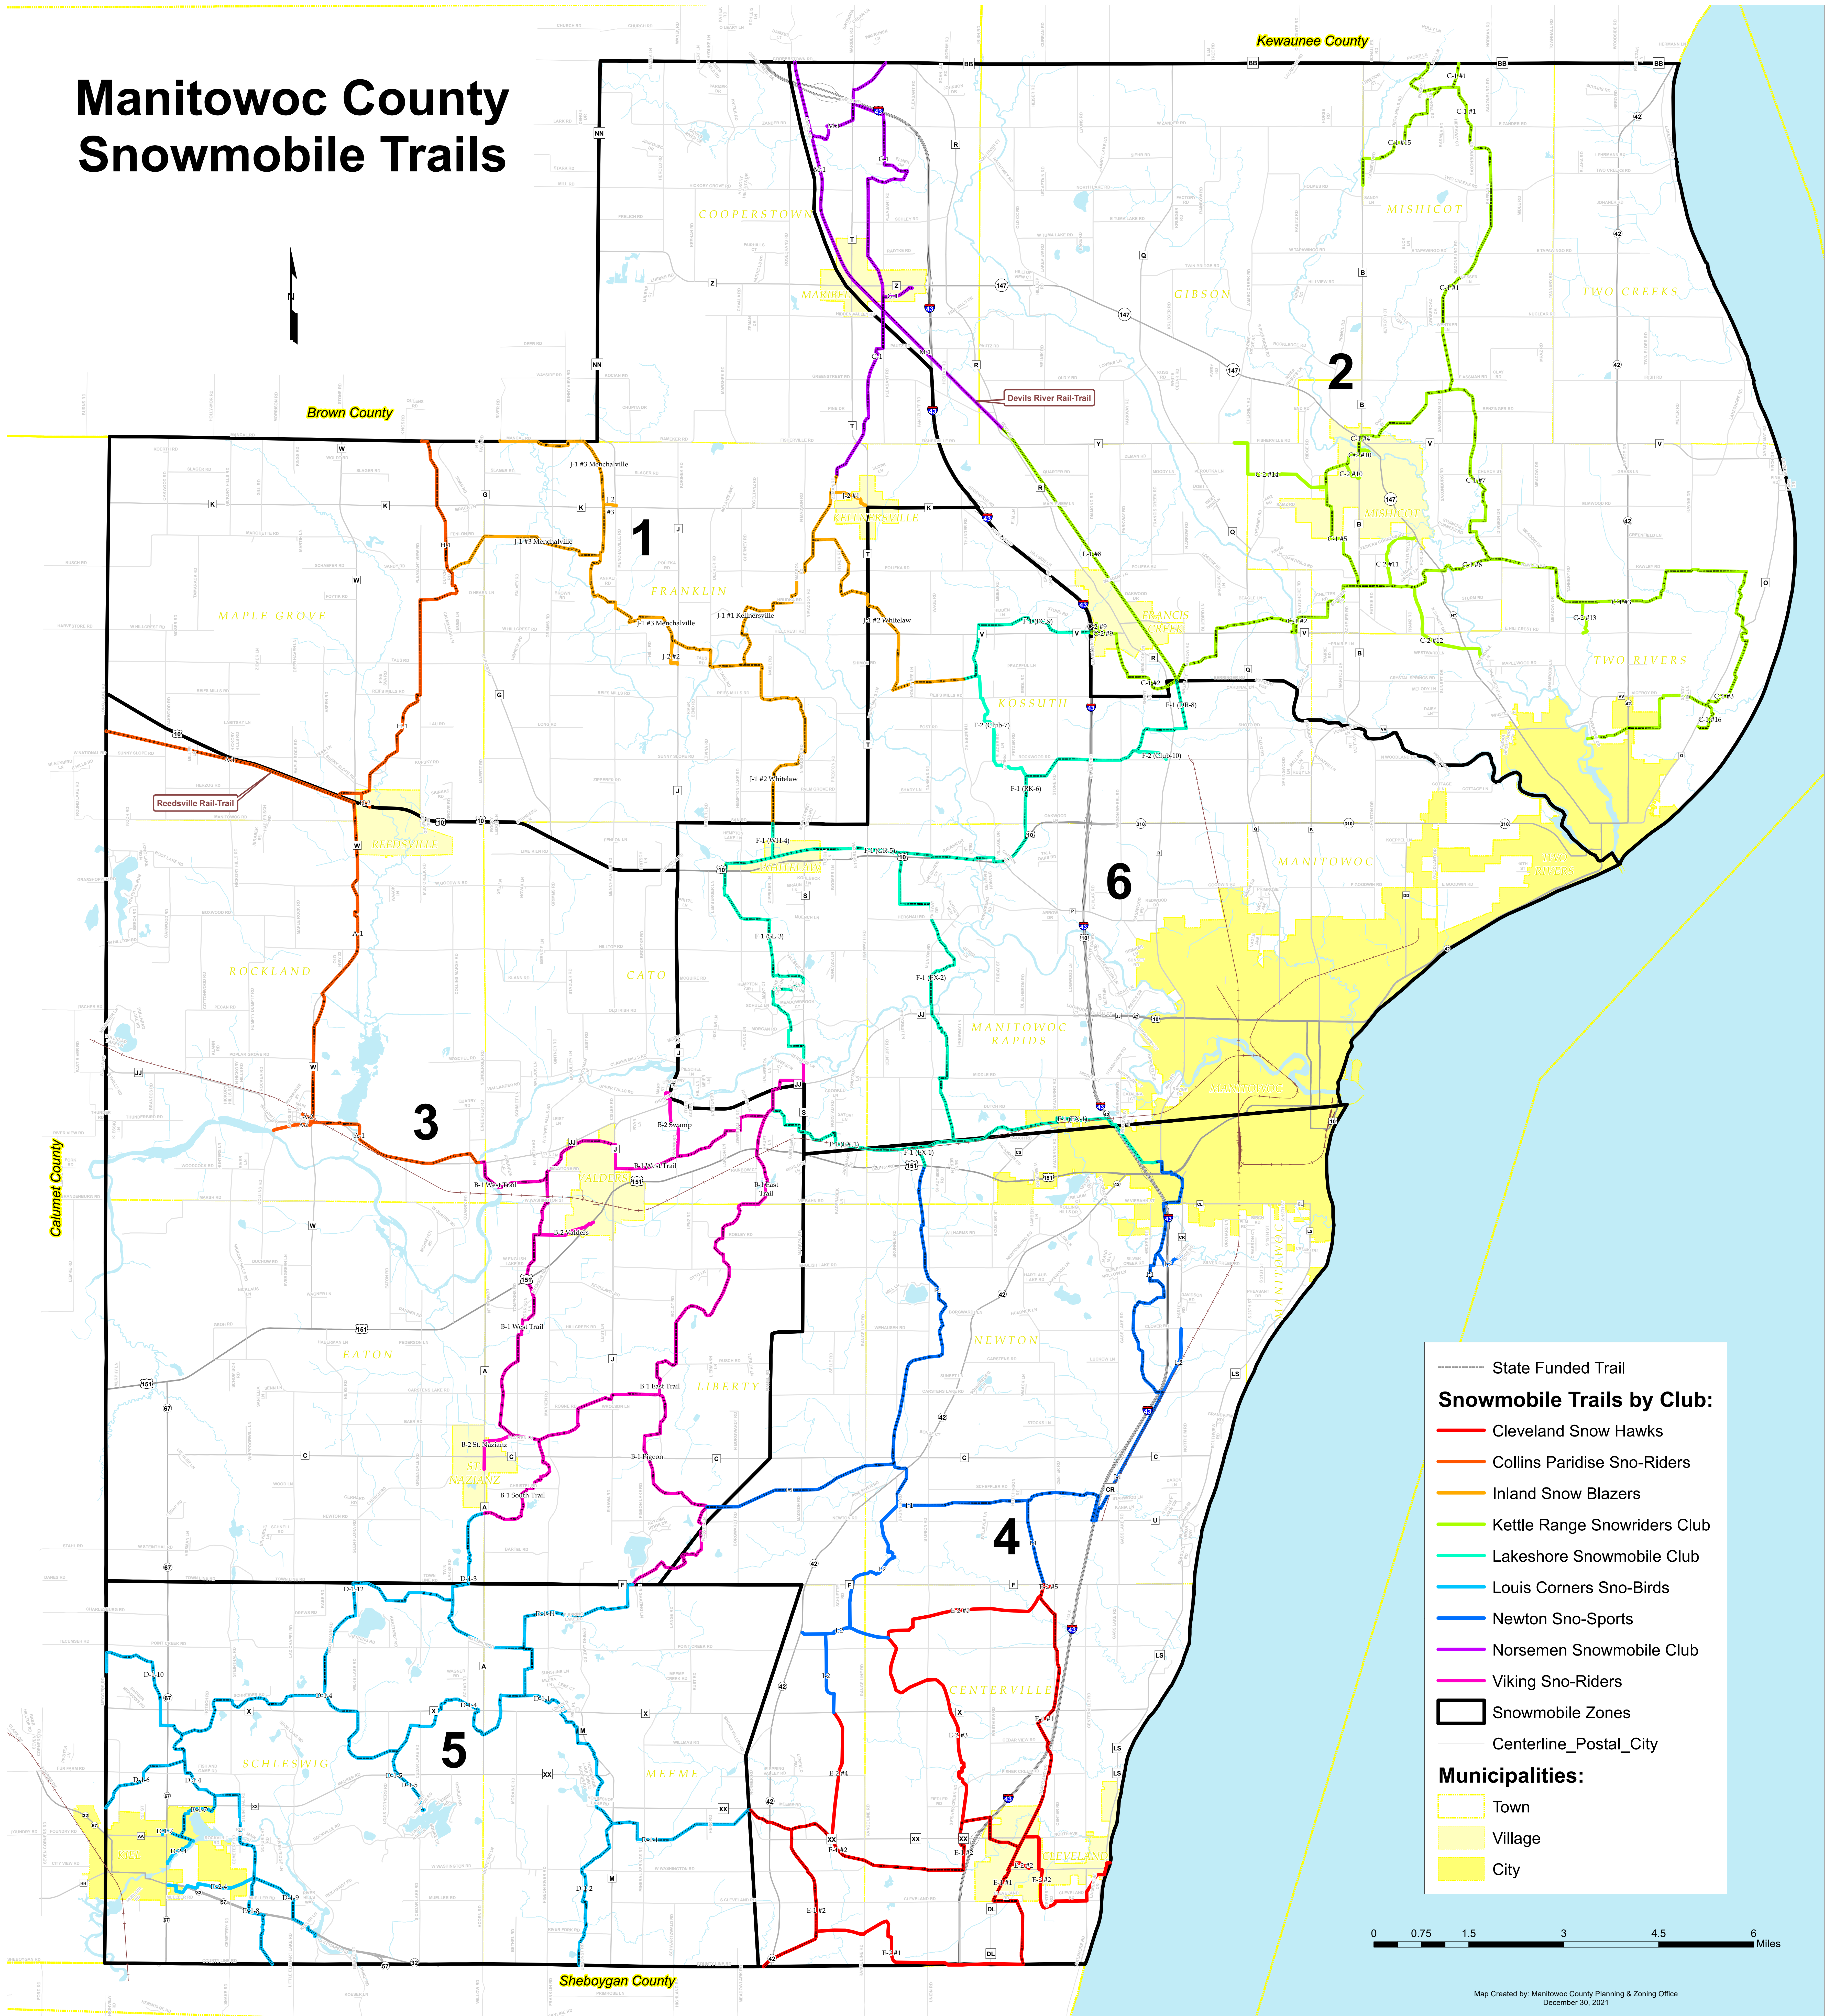

# Manitowoc County Snowmobile Trails

----- State Funded Trail

**Snowmobile Trails by Club:**

- Cleveland Snow Hawks
- Collins Paradise Sno-Riders
- Inland Snow Blazers
- Kettle Range Snowriders Club
- Lakeshore Snowmobile Club
- Louis Corners Sno-Birds
- Newton Sno-Sports
- Norsemen Snowmobile Club
- Viking Sno-Riders

▭ Snowmobile Zones

— Centerline\_Postal\_City

**Municipalities:**

- ▭ Town
- ▭ Village
- ▭ City