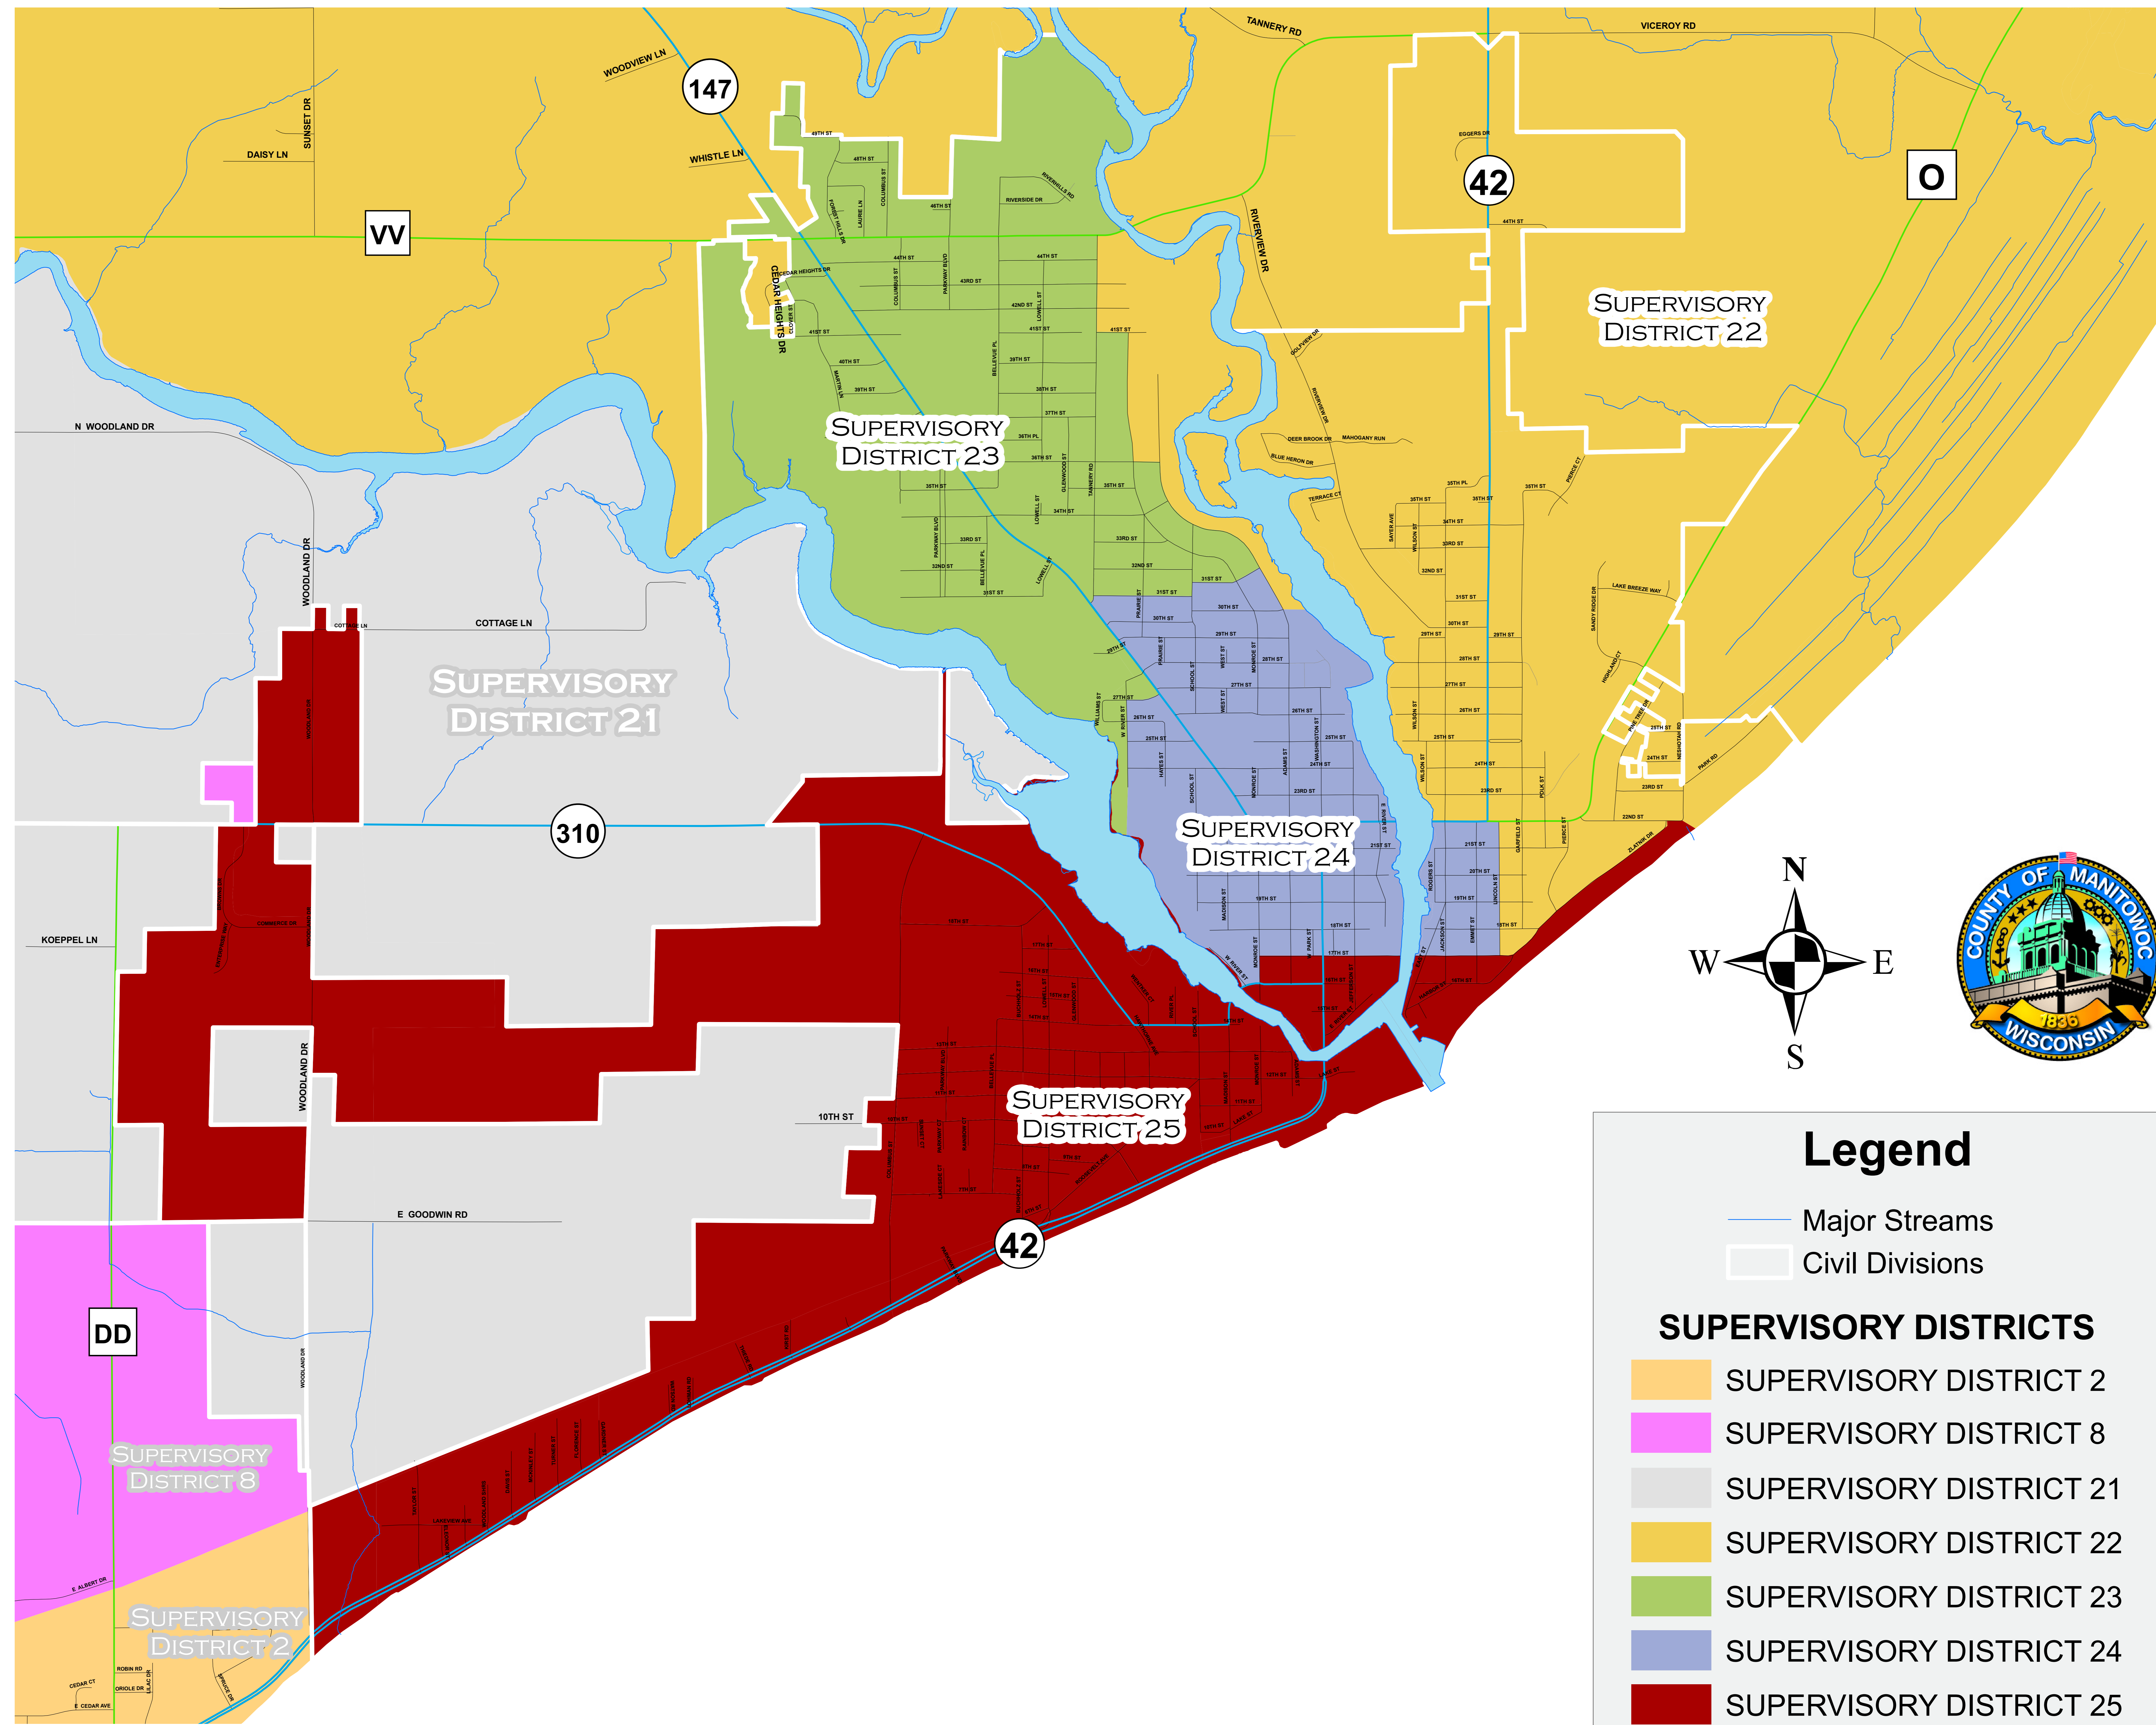

# 25 Supervisory District Plan Districts 22-25, City of Two Rivers

### Legend

- Major Streams
- Civil Divisions

#### SUPERVISORY DISTRICTS

- SUPERVISORY DISTRICT 2
- SUPERVISORY DISTRICT 8
- SUPERVISORY DISTRICT 21
- SUPERVISORY DISTRICT 22
- SUPERVISORY DISTRICT 23
- SUPERVISORY DISTRICT 24
- SUPERVISORY DISTRICT 25