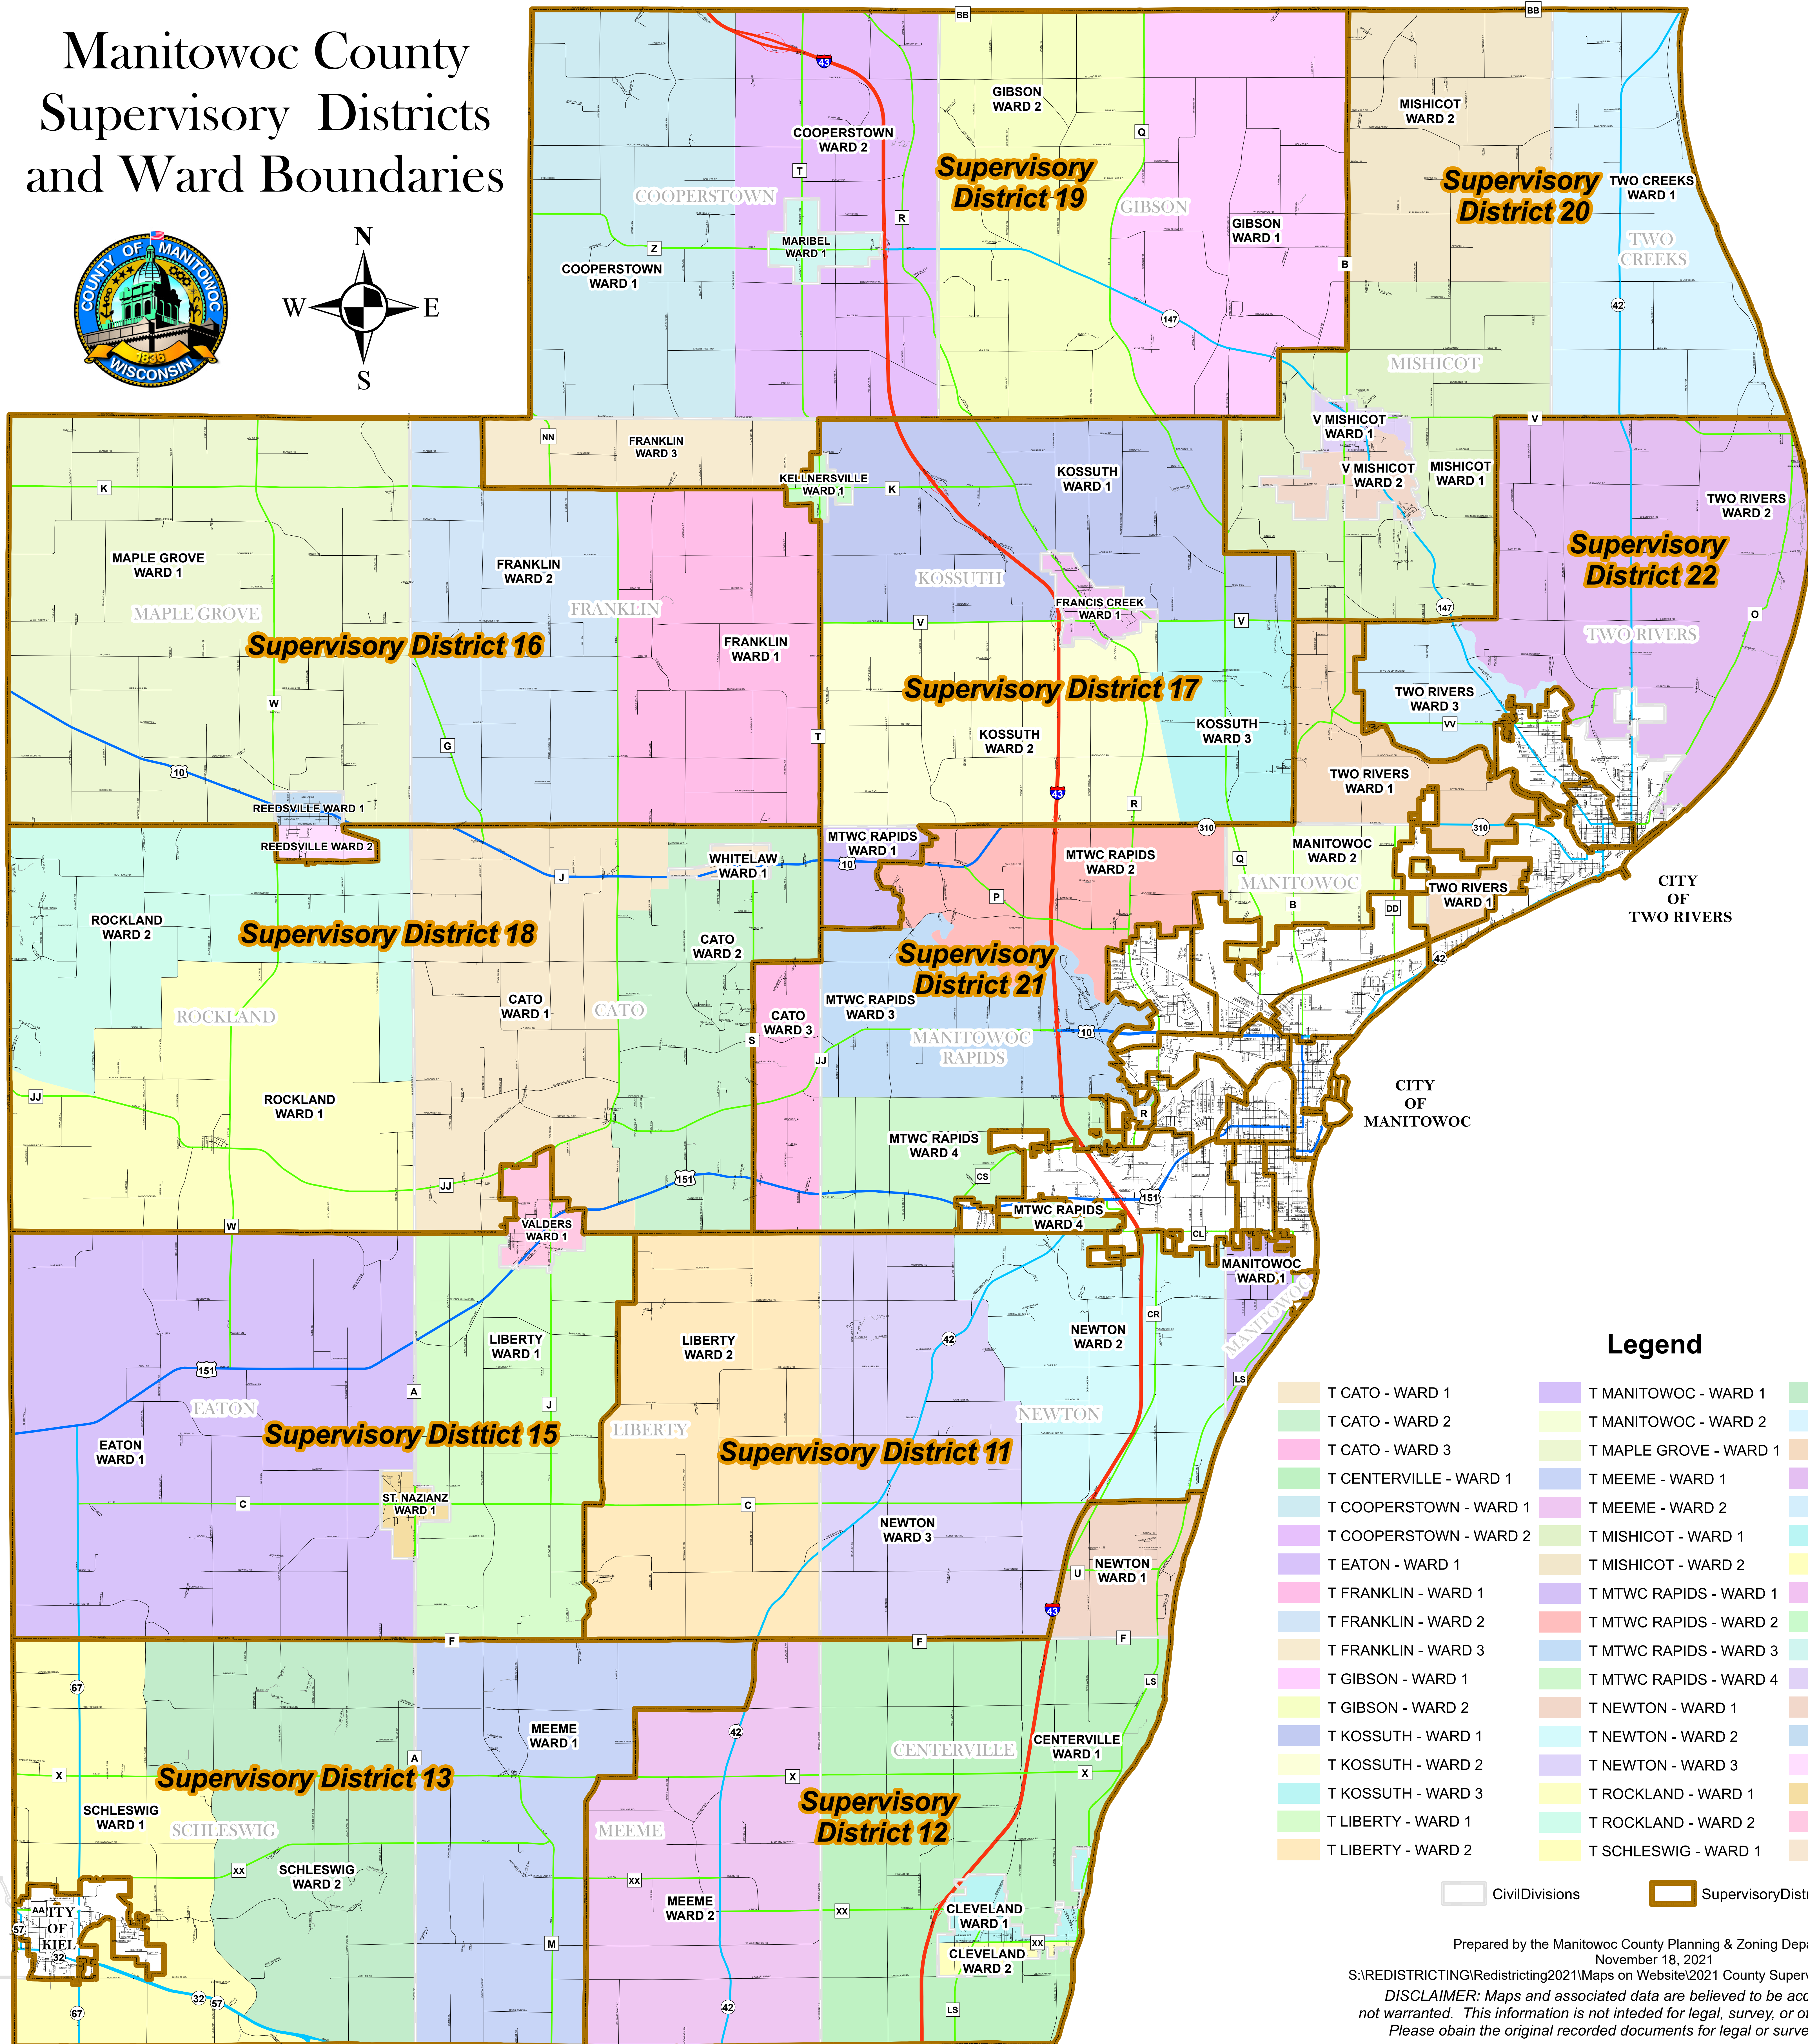

Manitowoc County Supervisory Districts and Ward Boundaries

Legend

- | | | |
|------------------------|------------------------|--------------------------|
| T CATO - WARD 1 | T MANITOWOC - WARD 1 | T SCHLESWIG - WARD 2 |
| T CATO - WARD 2 | T MANITOWOC - WARD 2 | T TWO CREEKS - WARD 1 |
| T CATO - WARD 3 | T MAPLE GROVE - WARD 1 | T TWO RIVERS - WARD 1 |
| T CENTERVILLE - WARD 1 | T MEEME - WARD 1 | T TWO RIVERS - WARD 2 |
| T COOPERSTOWN - WARD 1 | T MEEME - WARD 2 | T TWO RIVERS - WARD 3 |
| T COOPERSTOWN - WARD 2 | T MISHICOT - WARD 1 | V CLEVELAND - WARD 1 |
| T EATON - WARD 1 | T MISHICOT - WARD 2 | V CLEVELAND - WARD 2 |
| T FRANKLIN - WARD 1 | T MTWC RAPIDS - WARD 1 | V FRANCIS CREEK - WARD 1 |
| T FRANKLIN - WARD 2 | T MTWC RAPIDS - WARD 2 | V KELLNERSVILLE - WARD 1 |
| T FRANKLIN - WARD 3 | T MTWC RAPIDS - WARD 3 | V MARIBEL - WARD 1 |
| T GIBSON - WARD 1 | T MTWC RAPIDS - WARD 4 | V MISHICOT - WARD 1 |
| T GIBSON - WARD 2 | T NEWTON - WARD 1 | V MISHICOT - WARD 2 |
| T KOSSUTH - WARD 1 | T NEWTON - WARD 2 | V REEDSVILLE - WARD 1 |
| T KOSSUTH - WARD 2 | T NEWTON - WARD 3 | V REEDSVILLE - WARD 2 |
| T KOSSUTH - WARD 3 | T ROCKLAND - WARD 1 | V ST. NAZIANZ |
| T LIBERTY - WARD 1 | T ROCKLAND - WARD 2 | V VALDERS - WARD 1 |
| T LIBERTY - WARD 2 | T SCHLESWIG - WARD 1 | V WHITELAW - WARD 1 |

□ CivilDivisions □ SupervisoryDistricts_Dissolv

Prepared by the Manitowoc County Planning & Zoning Department
November 18, 2021
S:\REDISTRICTING\Redistricting2021\Maps on Website\2021 County Supervisory Districts and Wards
DISCLAIMER: Maps and associated data are believed to be accurate, but are not warranted. This information is not intended for legal, survey, or other related uses. Please obtain the original recorded documents for legal or survey information.