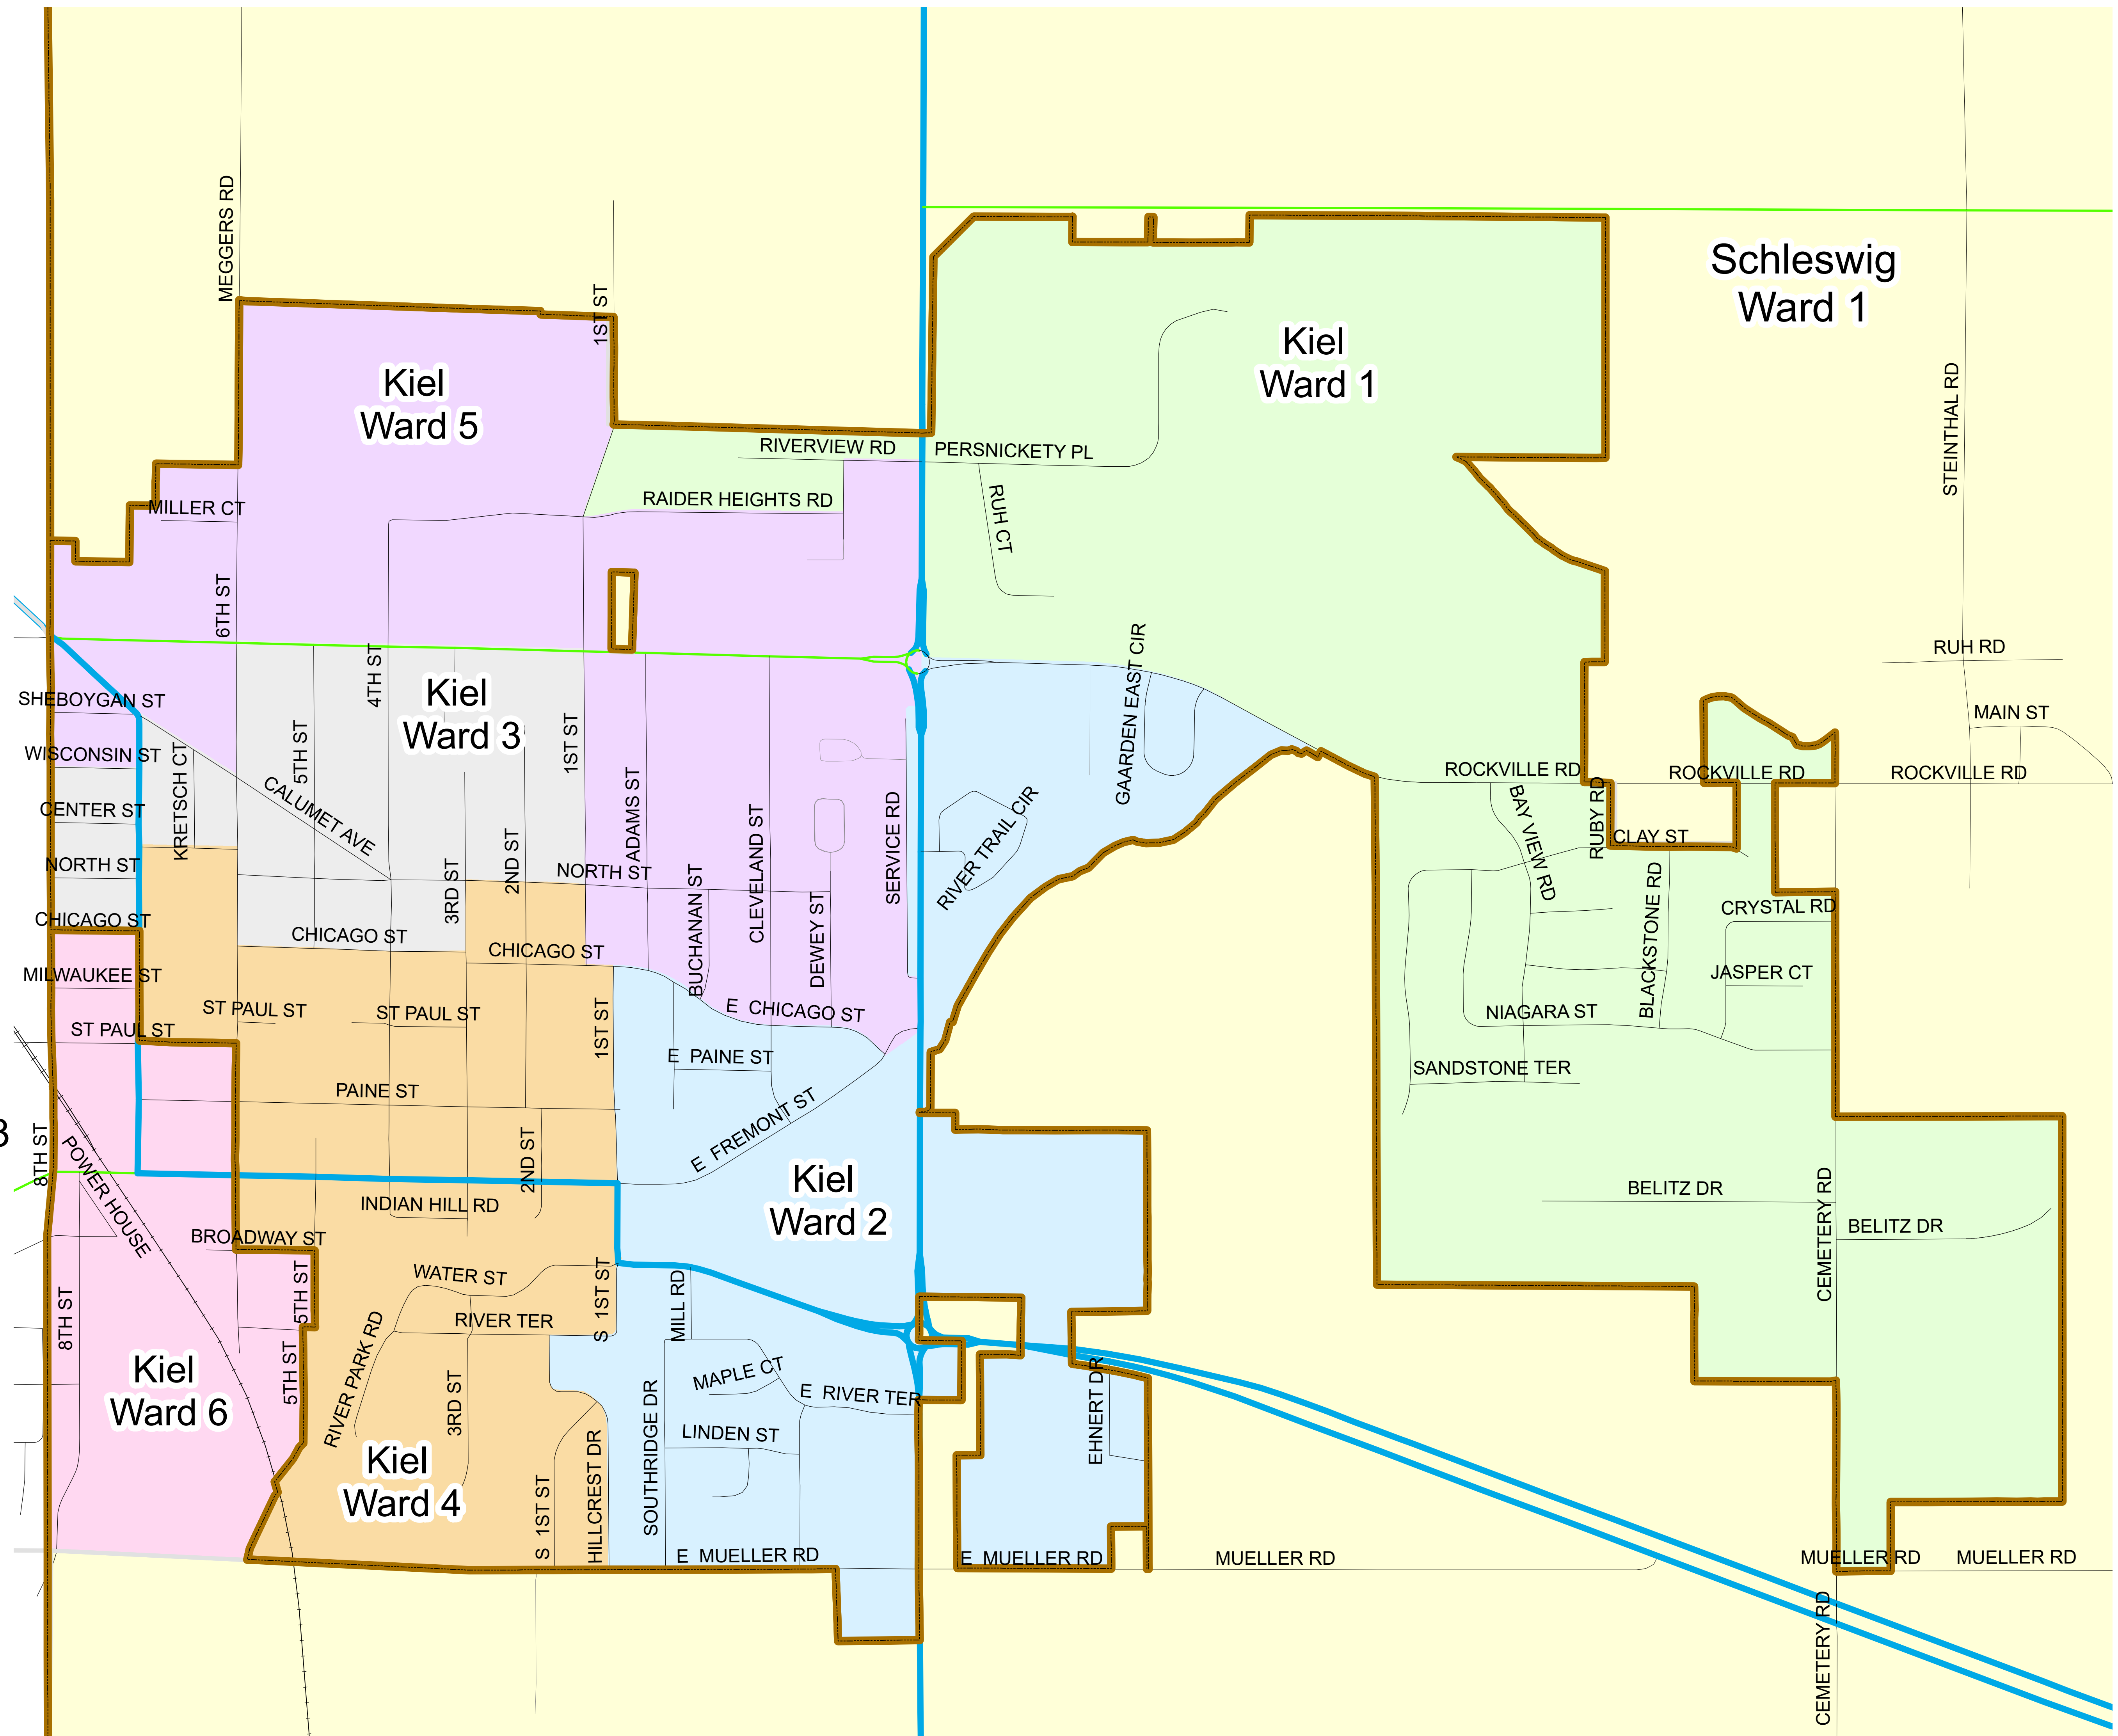

City of Kiel

Supervisory District 14 & Wards

Legend

-  Civil Divisions
-  Supervisory Districts
-  Kiel Ward 1
-  Kiel Ward 2
-  Kiel Ward 3
-  Kiel Ward 4
-  Kiel Ward 5
-  Kiel Ward 6
-  Supervisory District 13
Schleswig Ward 1

Prepared by the
Manitowoc County Planning & Zoning Department
November 18, 2021
S:\REDISTRICTING\Redistricting2021\Maps on Website\
2021 City of Kiel Supervisory Districts and Wards

DISCLAIMER: Maps and associated data are believed to be accurate, but are not warranted. This information is not intended for legal, survey, or other related uses. Please obtain the original recorded documents for legal or survey information.