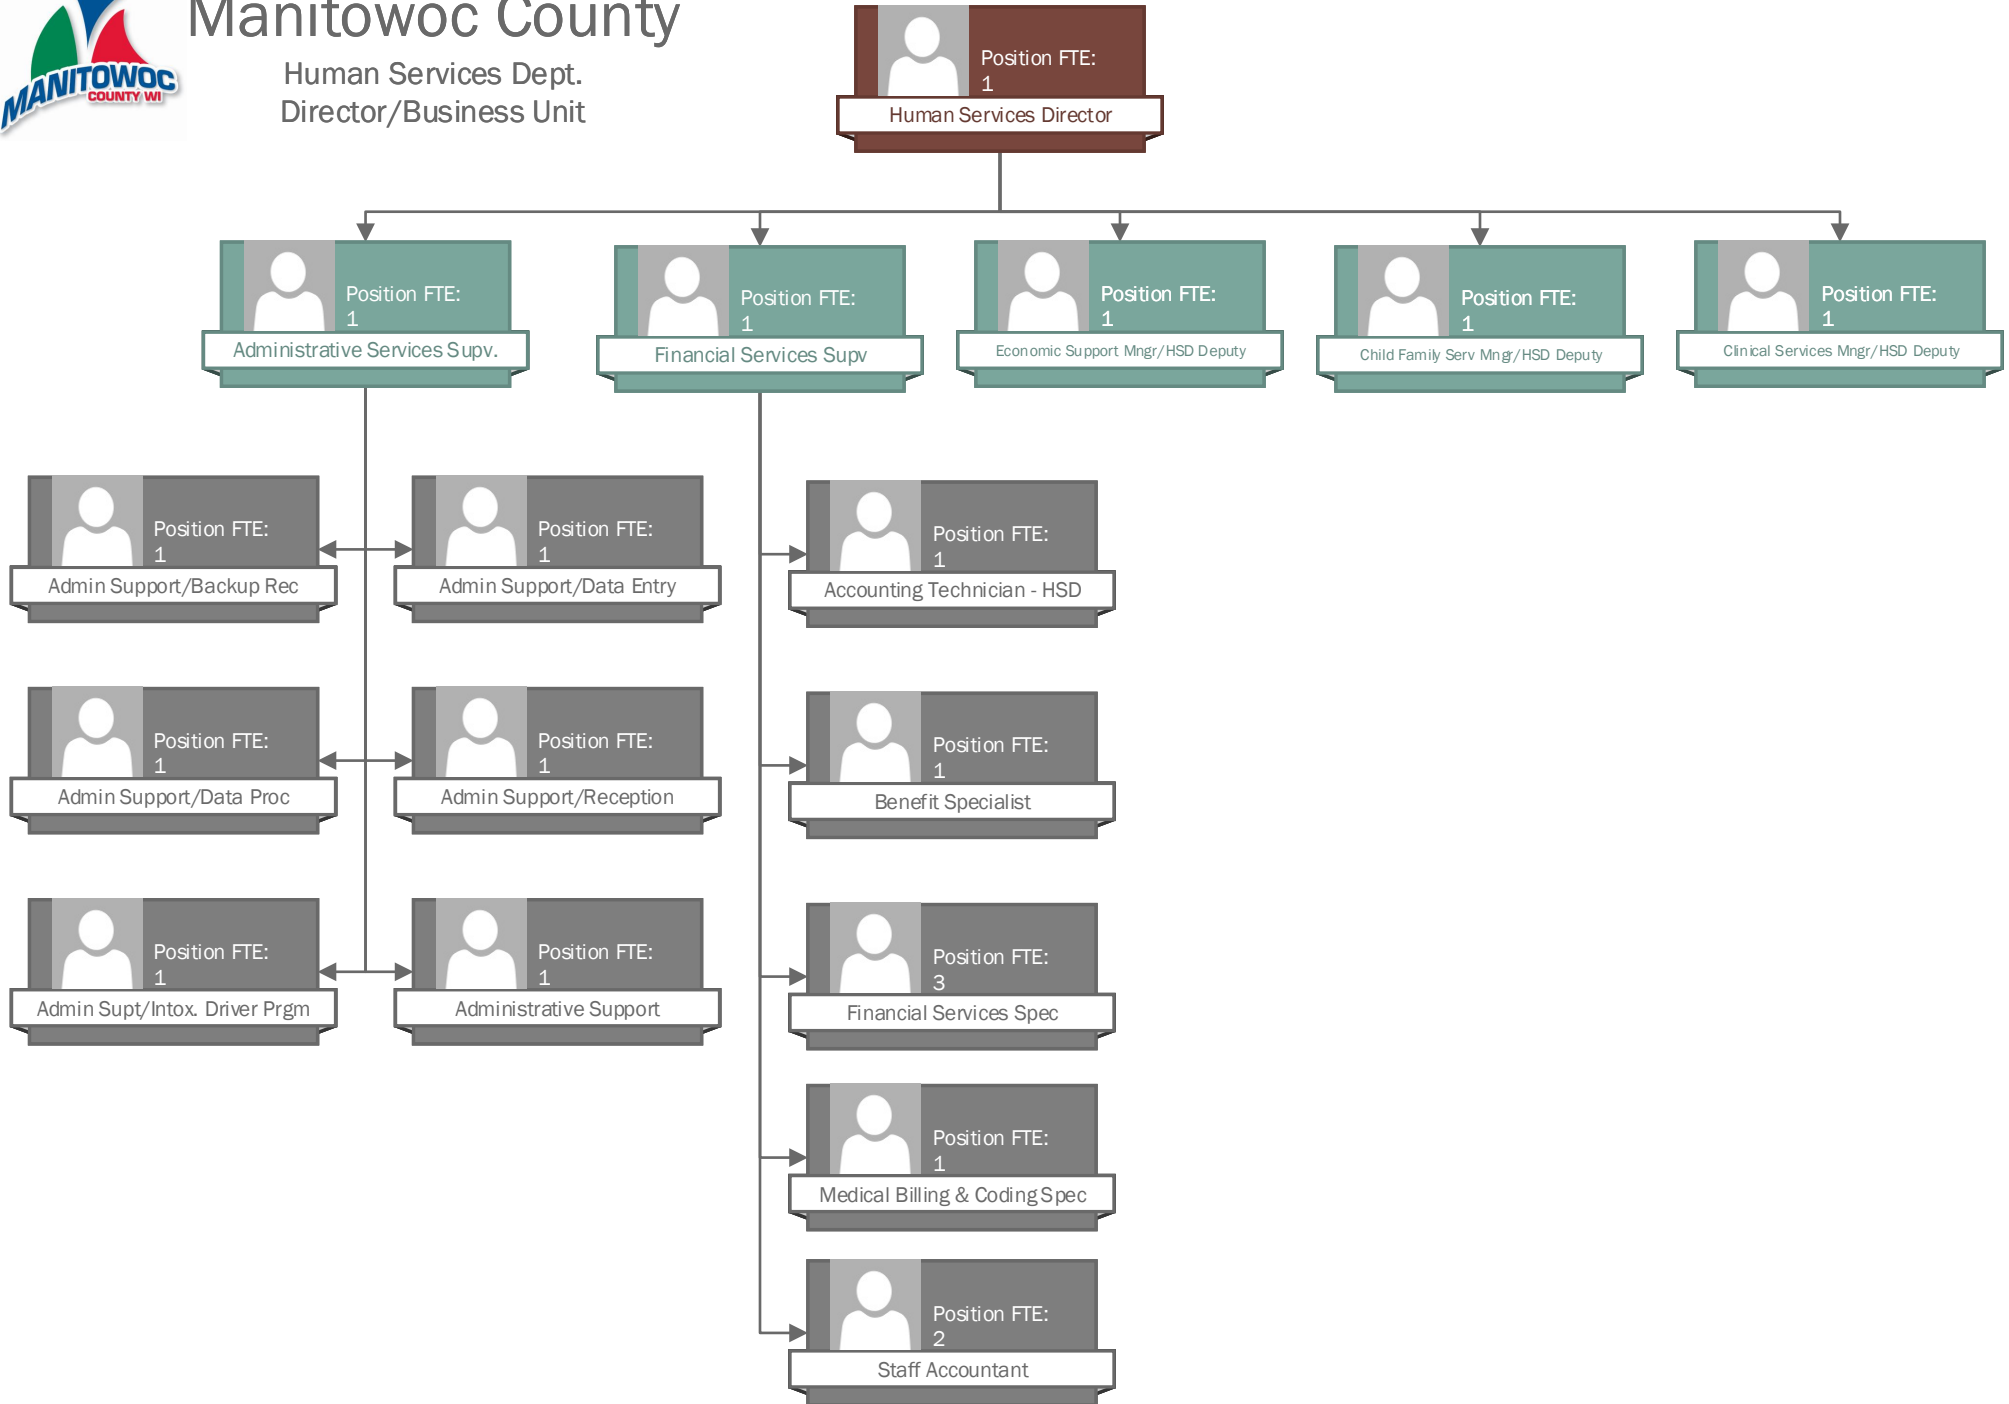

Manitowoc County

Organizational Charts

Updated January 2021

Manitowoc County

Manitowoc County

ADRC of the Lakeshore

Manitowoc County

Child Support Agency

Manitowoc County

Family Court

Position FTE:
1

Family Court Commissioner

Manitowoc County

Health Department

Manitowoc County

Highway Department

Manitowoc County

Human Services Dept.
Director/Business Unit

Manitowoc County

Human Services Dept.
Child & Family Services Unit

Manitowoc County

Human Services Dept.
Clinical Services Unit

Manitowoc County

Human Services Dept.
Economic Support Unit