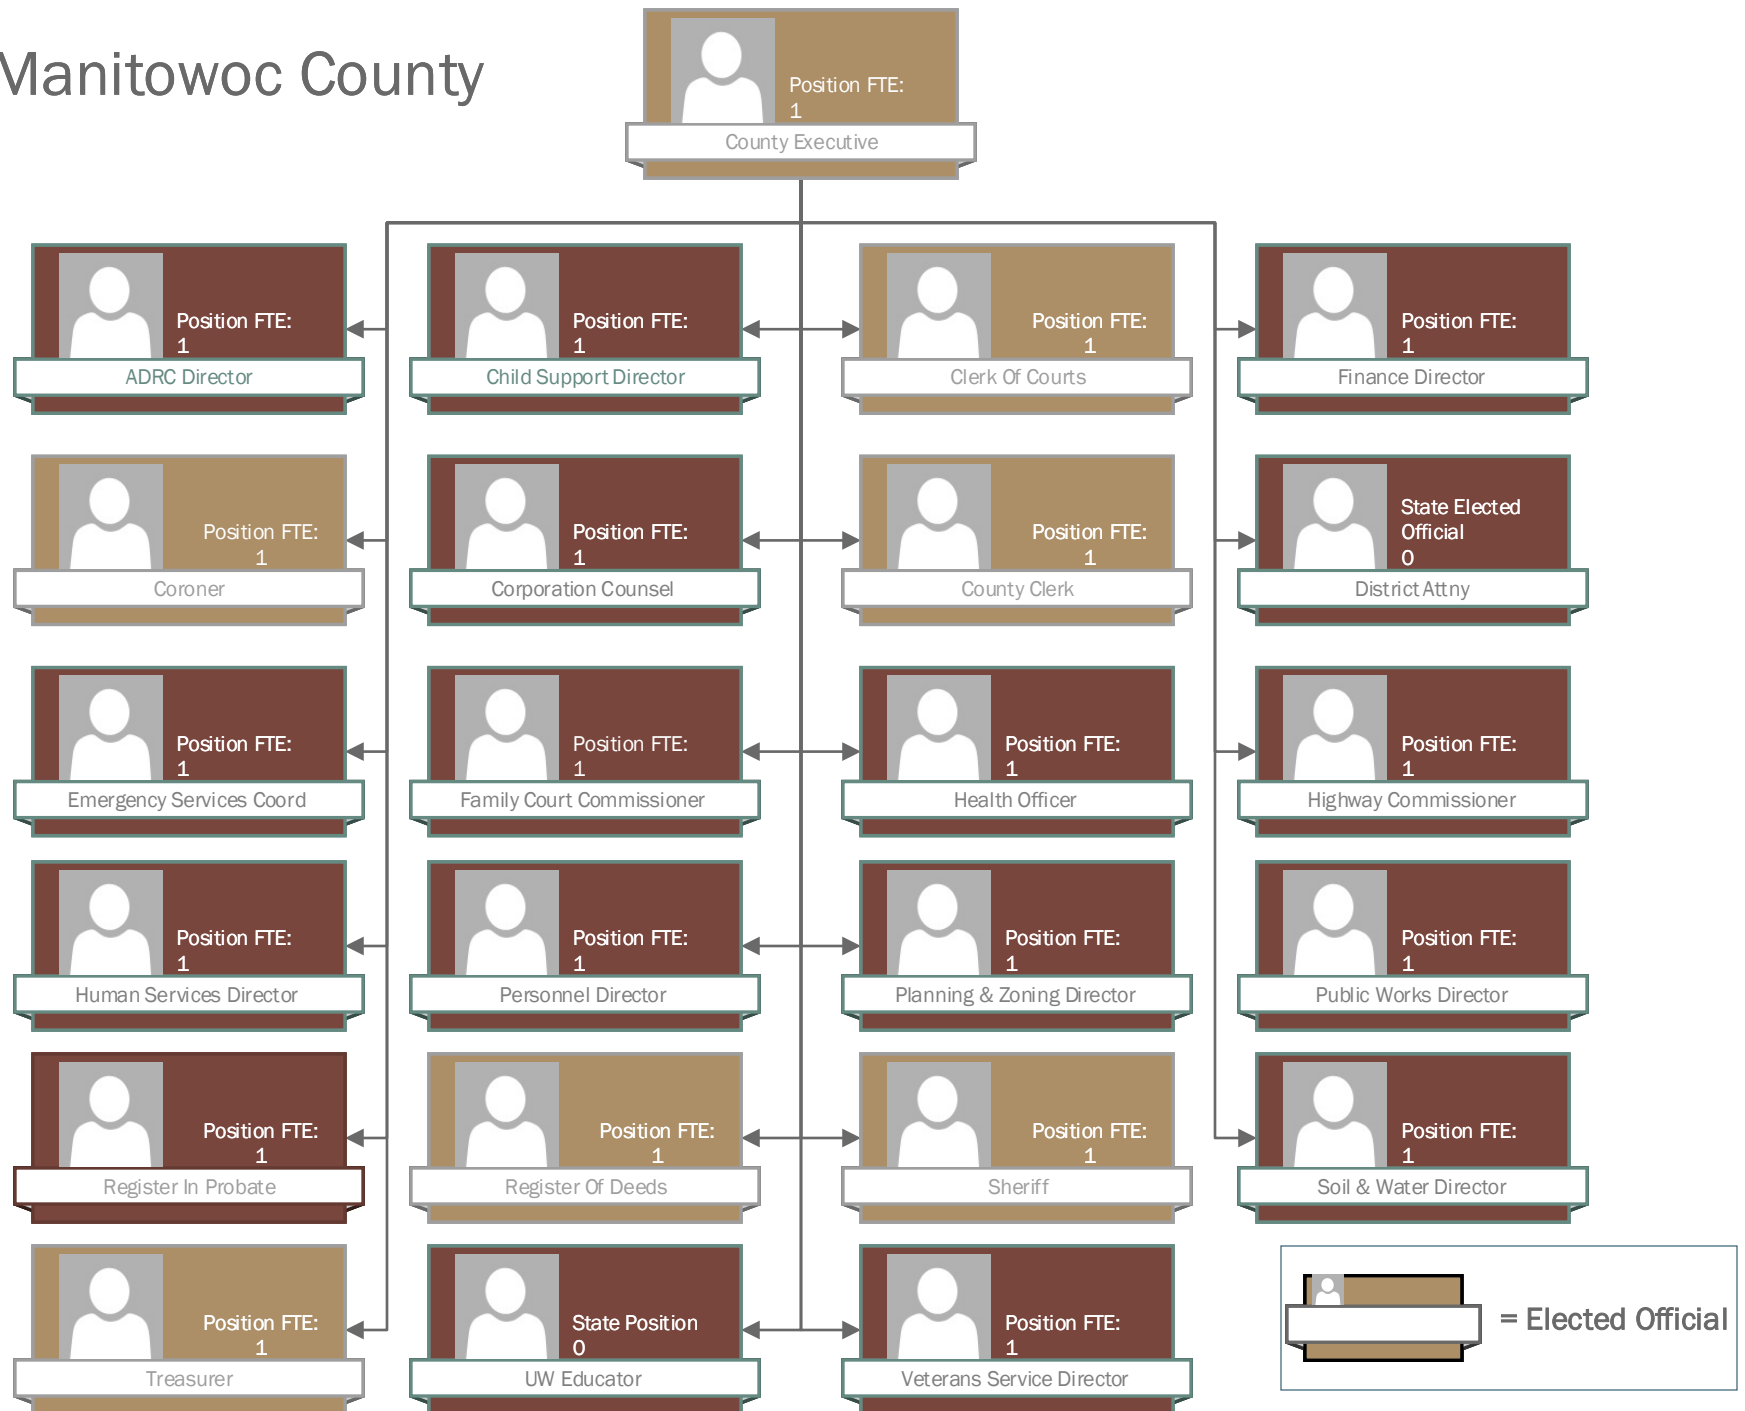

Manitowoc County

Organizational Charts

Updated January 2021

Manitowoc County

Manitowoc County

ADRC of the Lakeshore

Manitowoc County

Child Support Agency

Manitowoc County

Clerk of Court

Manitowoc County

Finance Department

Manitowoc County

Coroner

Position FTE:
1

Coroner

Manitowoc County

Family Court

Position FTE:
1

Family Court Commissioner

Manitowoc County

Health Department

Manitowoc County

Highway Department