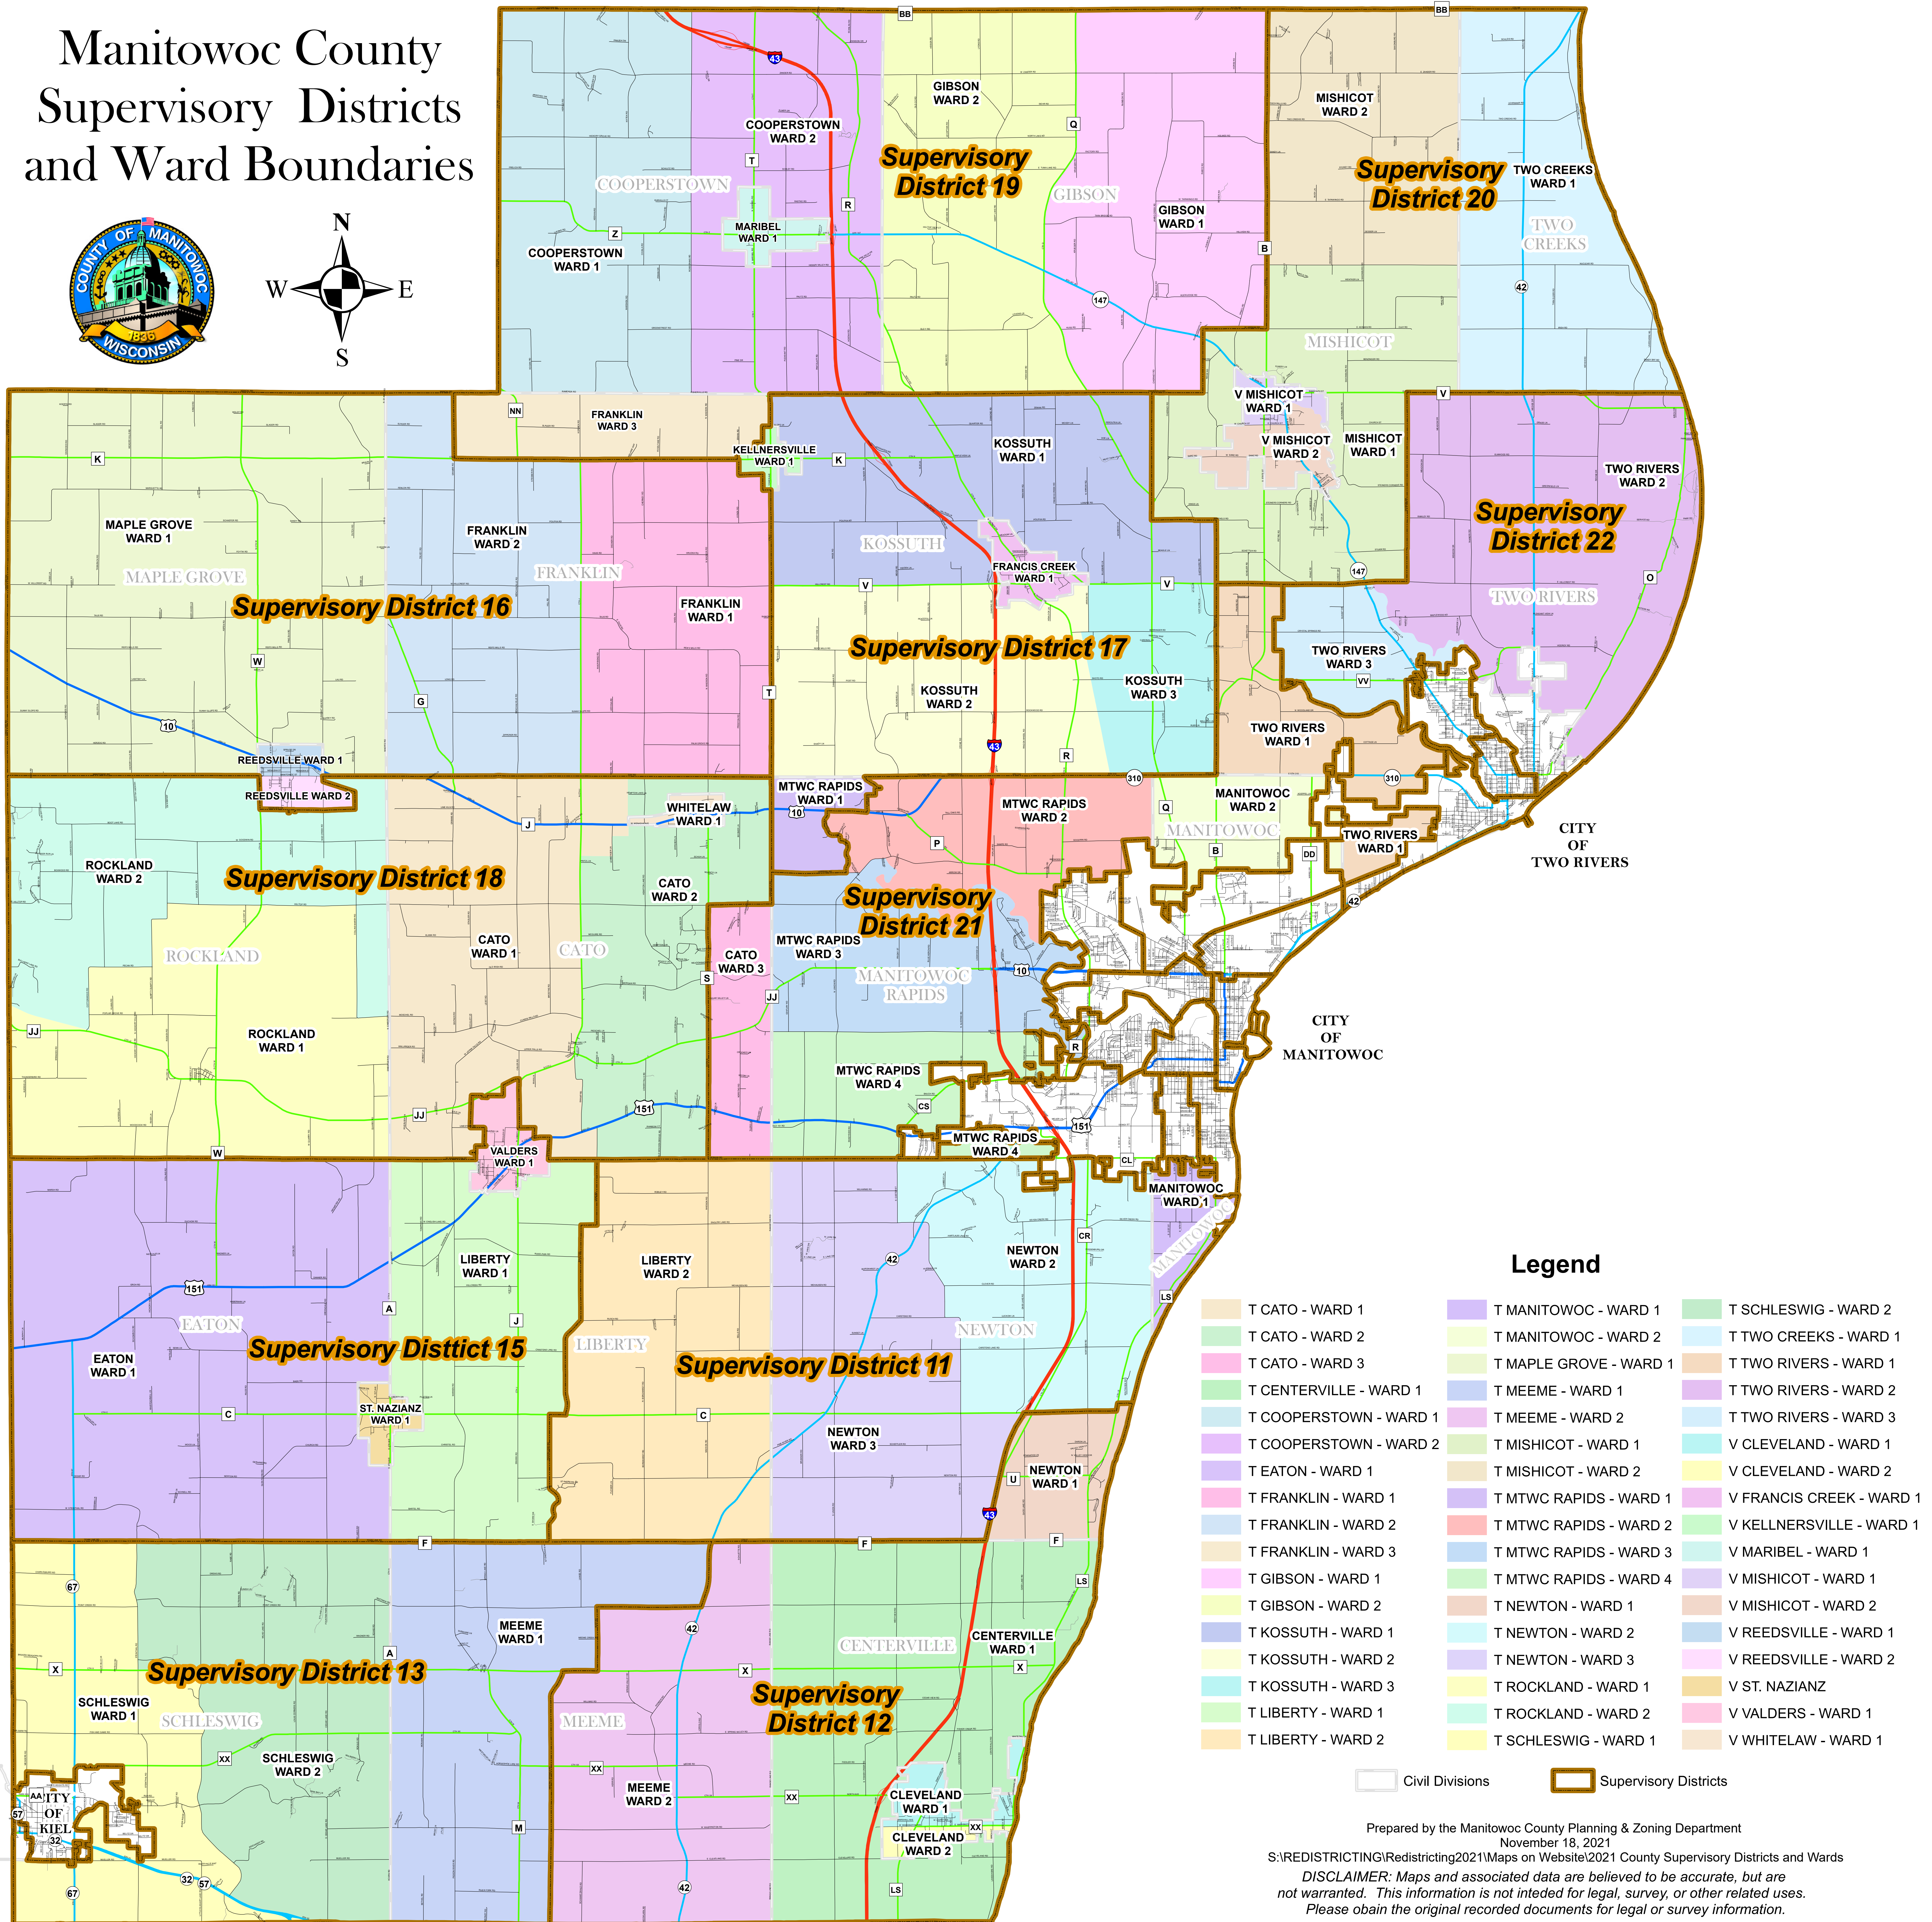

Manitowoc County Supervisory Districts and Ward Boundaries

Legend

- | | | |
|------------------------|------------------------|--------------------------|
| T CATO - WARD 1 | T MANITOWOC - WARD 1 | T SCHLESWIG - WARD 2 |
| T CATO - WARD 2 | T MANITOWOC - WARD 2 | T TWO CREEKS - WARD 1 |
| T CATO - WARD 3 | T MAPLE GROVE - WARD 1 | T TWO RIVERS - WARD 1 |
| T CENTERVILLE - WARD 1 | T MEEME - WARD 1 | T TWO RIVERS - WARD 2 |
| T COOPERSTOWN - WARD 1 | T MEEME - WARD 2 | T TWO RIVERS - WARD 3 |
| T COOPERSTOWN - WARD 2 | T MISHICOT - WARD 1 | V CLEVELAND - WARD 1 |
| T EATON - WARD 1 | T MISHICOT - WARD 2 | V CLEVELAND - WARD 2 |
| T FRANKLIN - WARD 1 | T MTWC RAPIDS - WARD 1 | V FRANCIS CREEK - WARD 1 |
| T FRANKLIN - WARD 2 | T MTWC RAPIDS - WARD 2 | V KELLNERSVILLE - WARD 1 |
| T FRANKLIN - WARD 3 | T MTWC RAPIDS - WARD 3 | V MARIBEL - WARD 1 |
| T GIBSON - WARD 1 | T MTWC RAPIDS - WARD 4 | V MISHICOT - WARD 1 |
| T GIBSON - WARD 2 | T NEWTON - WARD 1 | V MISHICOT - WARD 2 |
| T KOSSUTH - WARD 1 | T NEWTON - WARD 2 | V REEDSVILLE - WARD 1 |
| T KOSSUTH - WARD 2 | T NEWTON - WARD 3 | V REEDSVILLE - WARD 2 |
| T KOSSUTH - WARD 3 | T ROCKLAND - WARD 1 | V ST. NAZIANZ |
| T LIBERTY - WARD 1 | T ROCKLAND - WARD 2 | V VALDERS - WARD 1 |
| T LIBERTY - WARD 2 | T SCHLESWIG - WARD 1 | V WHITELAW - WARD 1 |

□ Civil Divisions □ Supervisory Districts

Prepared by the Manitowoc County Planning & Zoning Department
November 18, 2021
S:\REDISTRICTING\Redistricting2021\Maps on Website\2021 County Supervisory Districts and Wards
DISCLAIMER: Maps and associated data are believed to be accurate, but are not warranted. This information is not intended for legal, survey, or other related uses. Please obtain the original recorded documents for legal or survey information.