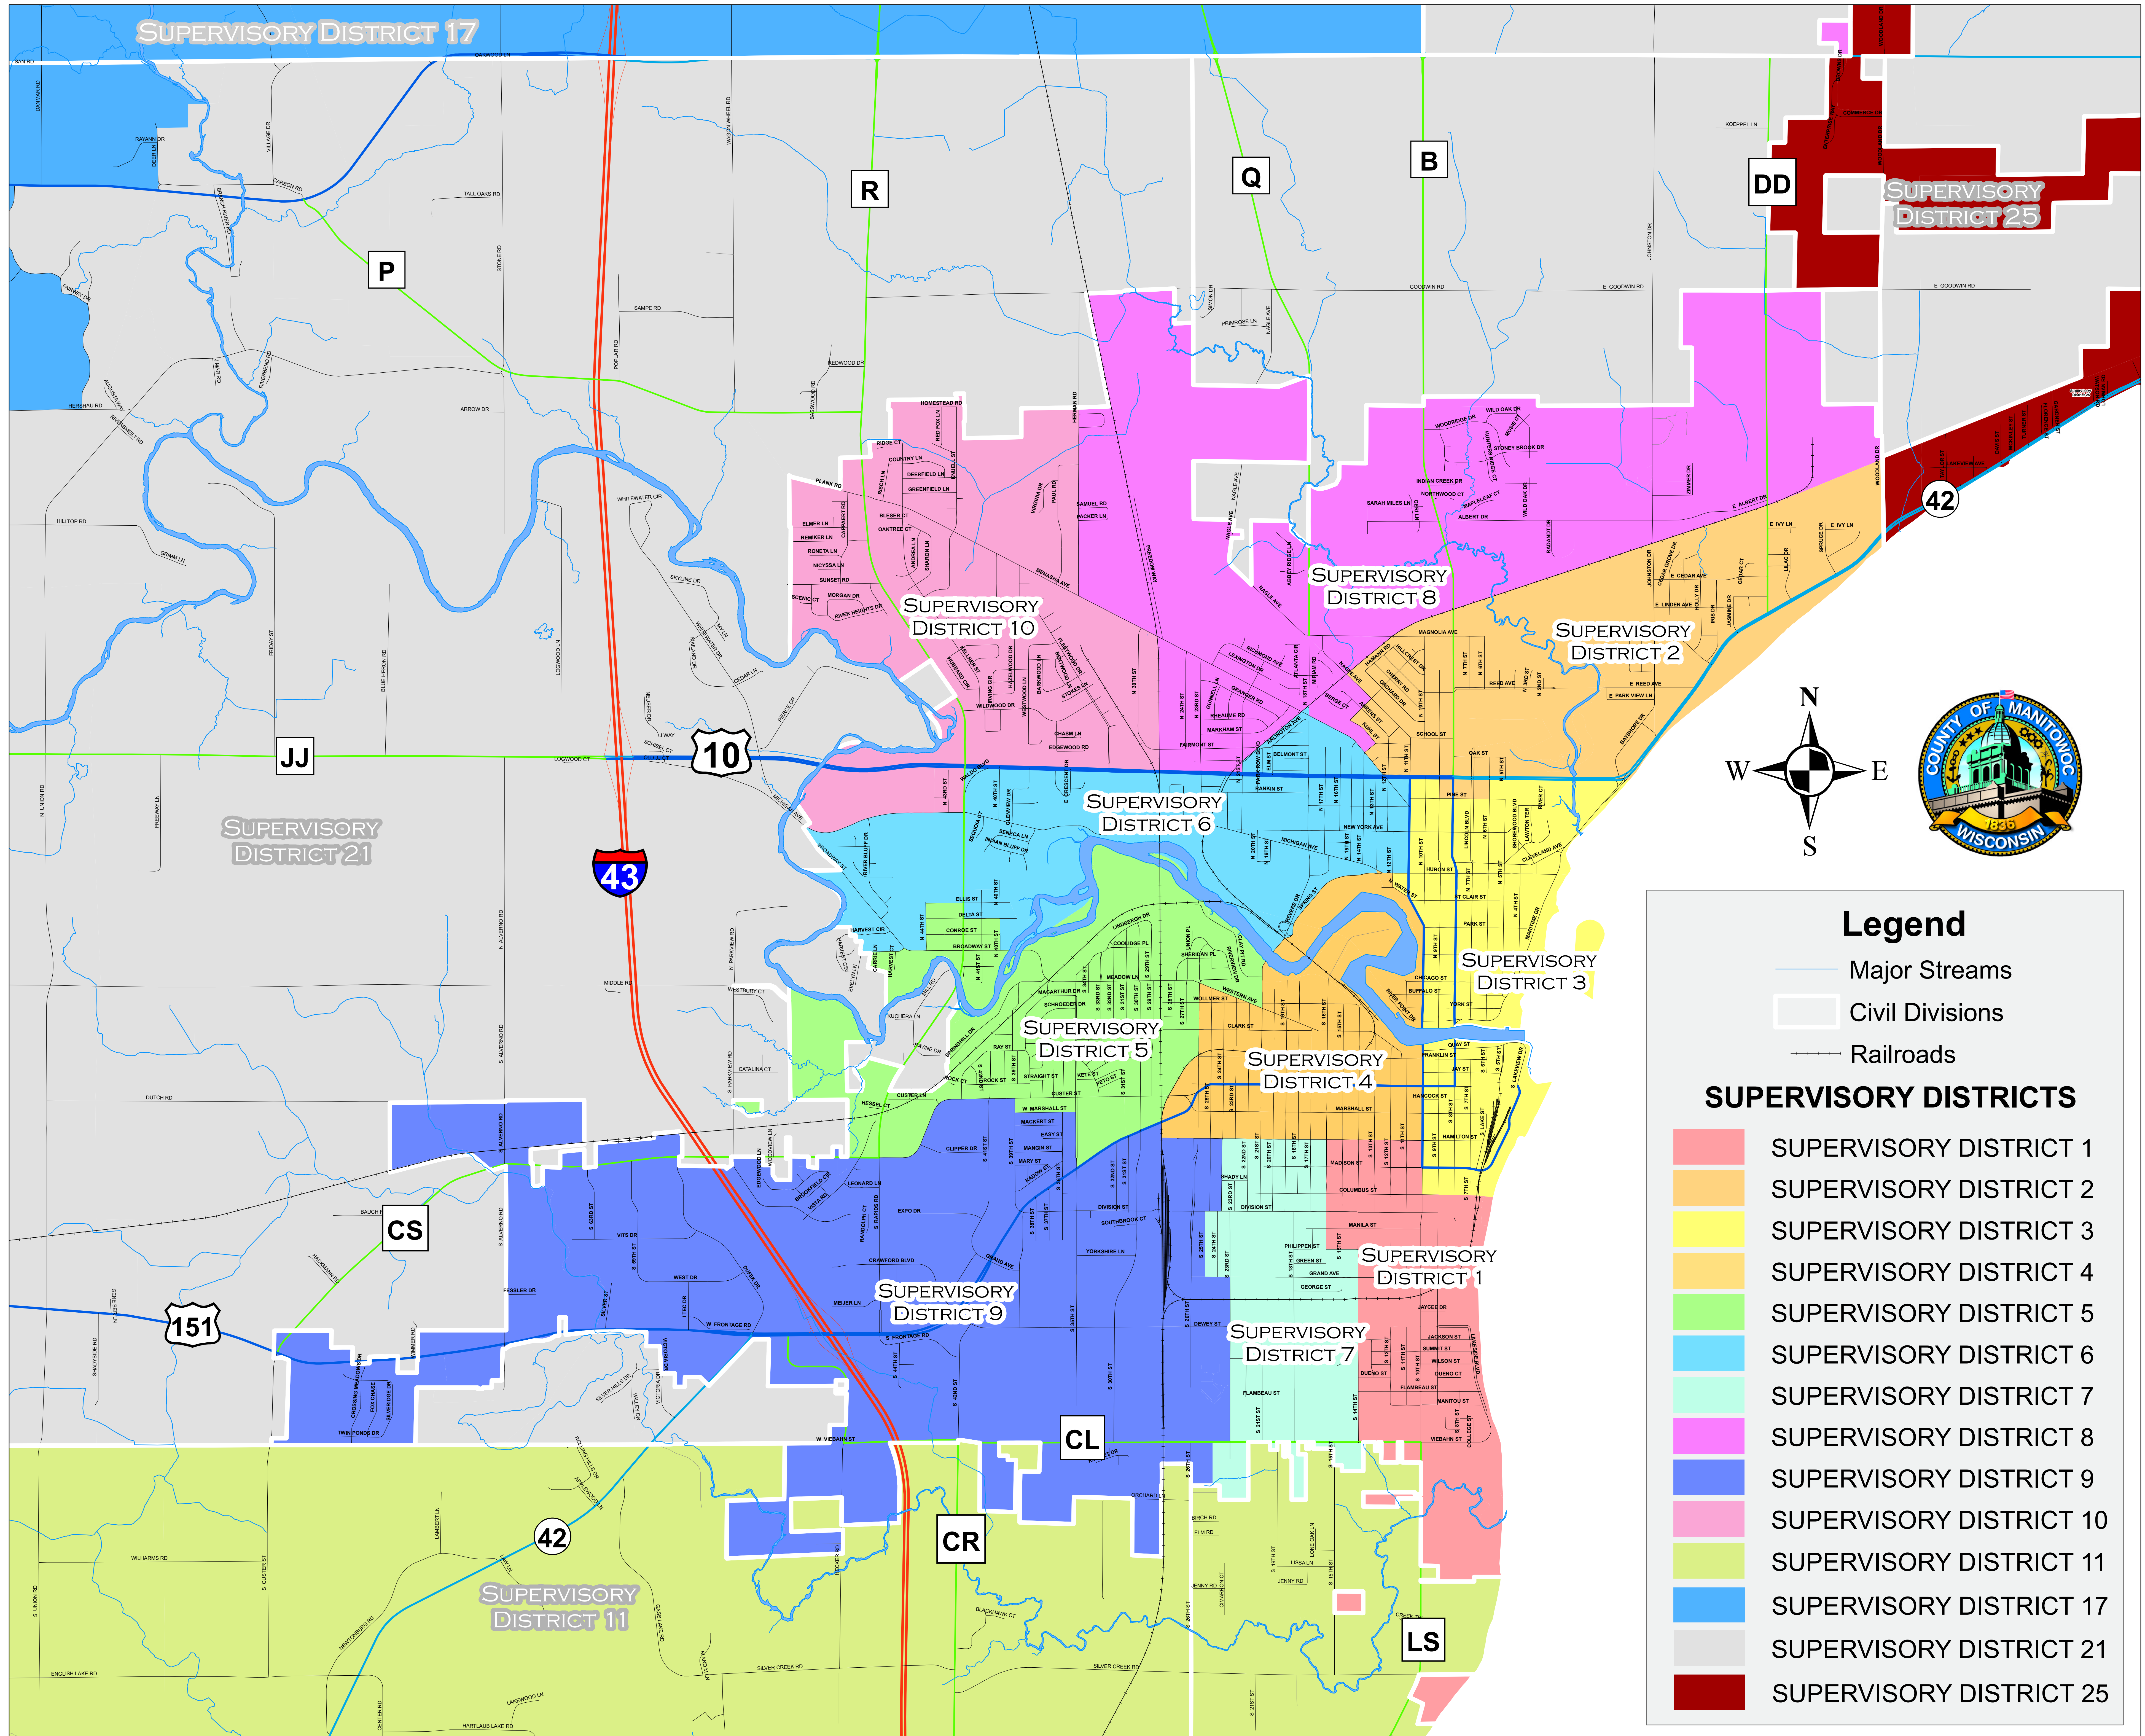

# 25 Supervisory District Plan

## Districts 1-10, City of Manitowoc

### Legend

- Major Streams
- Civil Divisions
- Railroads

### SUPERVISORY DISTRICTS

- SUPERVISORY DISTRICT 1
- SUPERVISORY DISTRICT 2
- SUPERVISORY DISTRICT 3
- SUPERVISORY DISTRICT 4
- SUPERVISORY DISTRICT 5
- SUPERVISORY DISTRICT 6
- SUPERVISORY DISTRICT 7
- SUPERVISORY DISTRICT 8
- SUPERVISORY DISTRICT 9
- SUPERVISORY DISTRICT 10
- SUPERVISORY DISTRICT 11
- SUPERVISORY DISTRICT 17
- SUPERVISORY DISTRICT 21
- SUPERVISORY DISTRICT 25